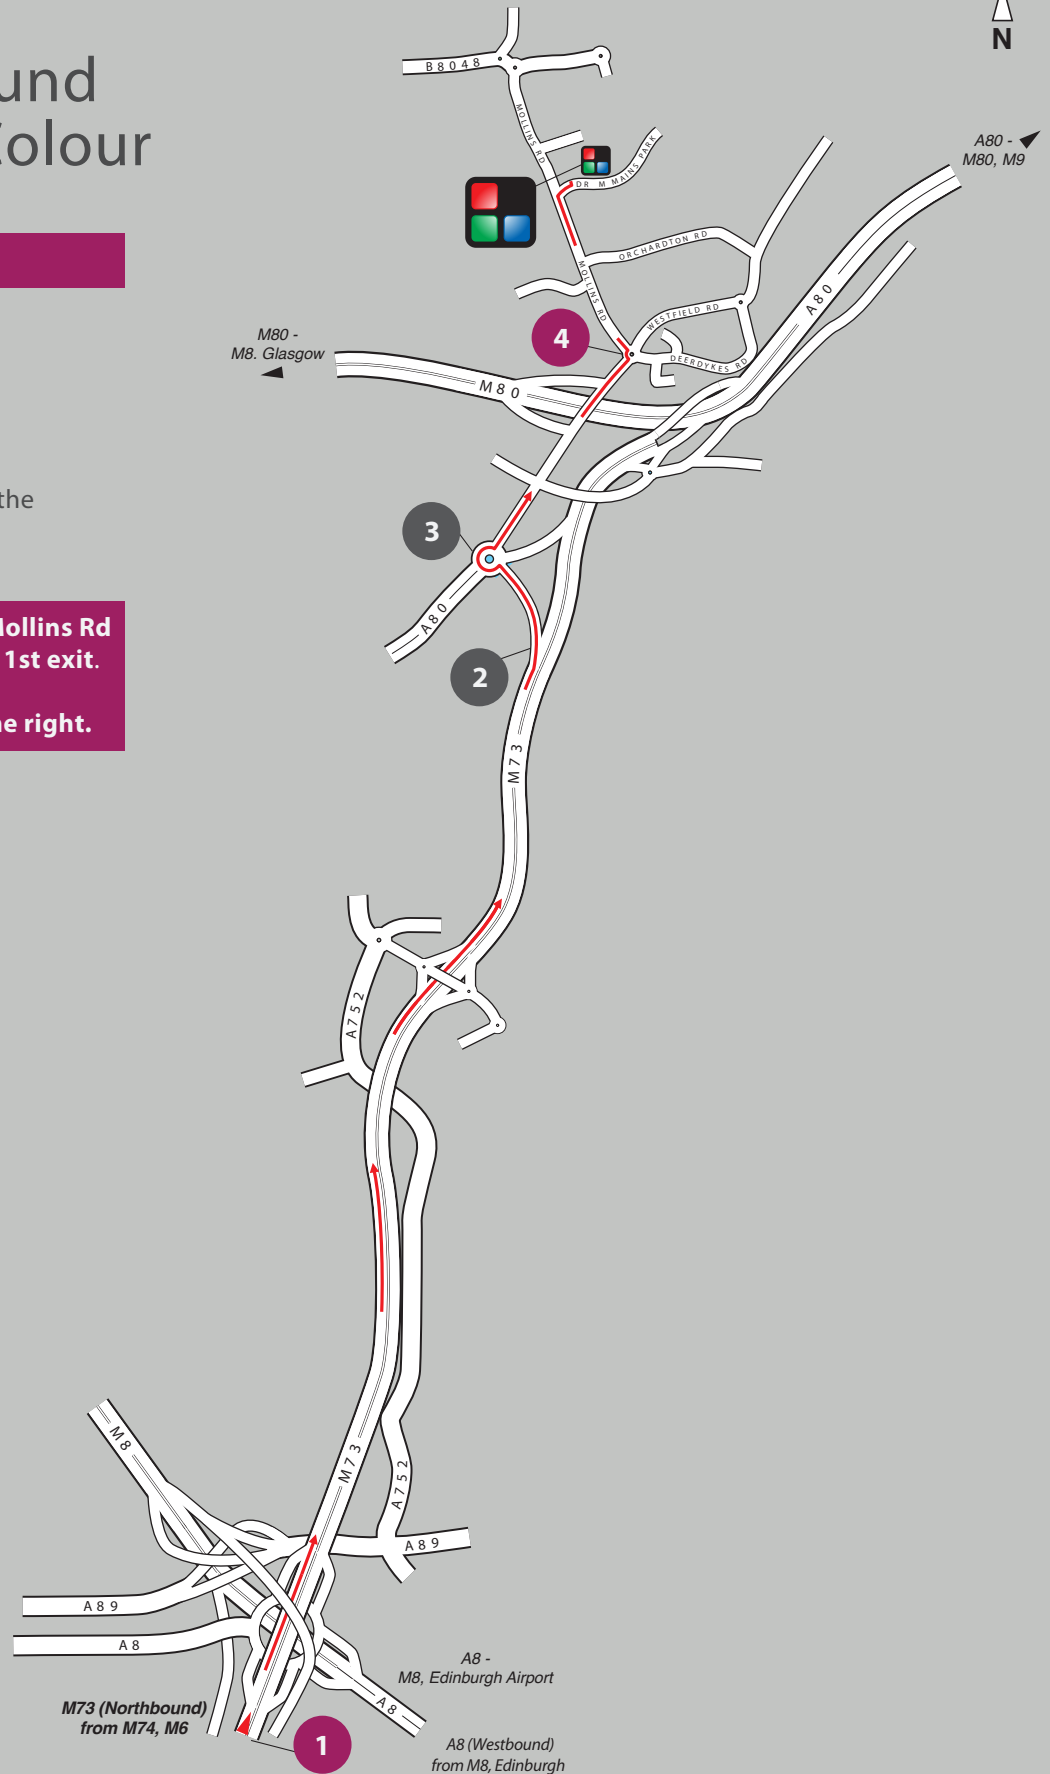

Northerbound to Loxley Colour

1 Head **northeast** on **M73**.

2 Take the **exit**.

3 At the **roundabout**, take the **2nd exit**.

4 Continue **straight onto Mollins Rd**
Go through **roundabout**, **1st exit**.

Destination will be on the right.

Loxley Colour

1 Drum Mains Park,
Orchaton Woods,
Cumbernauld, G68 9LD

Tel: **0845 519 5000**
Fax: **0845 519 5001**
loxleycolour.com

By Rail, Croy Station
Approx' **10 minutes**
taxi ride away.

For information on train
operators and times
phone National Rail
Enquiries
on **0845 7484950**.

By Air, Glasgow Airport
Approx' **40 minutes**
drive away.

By Air, Edinburgh Airport
Approx' **50 minutes**
drive away.