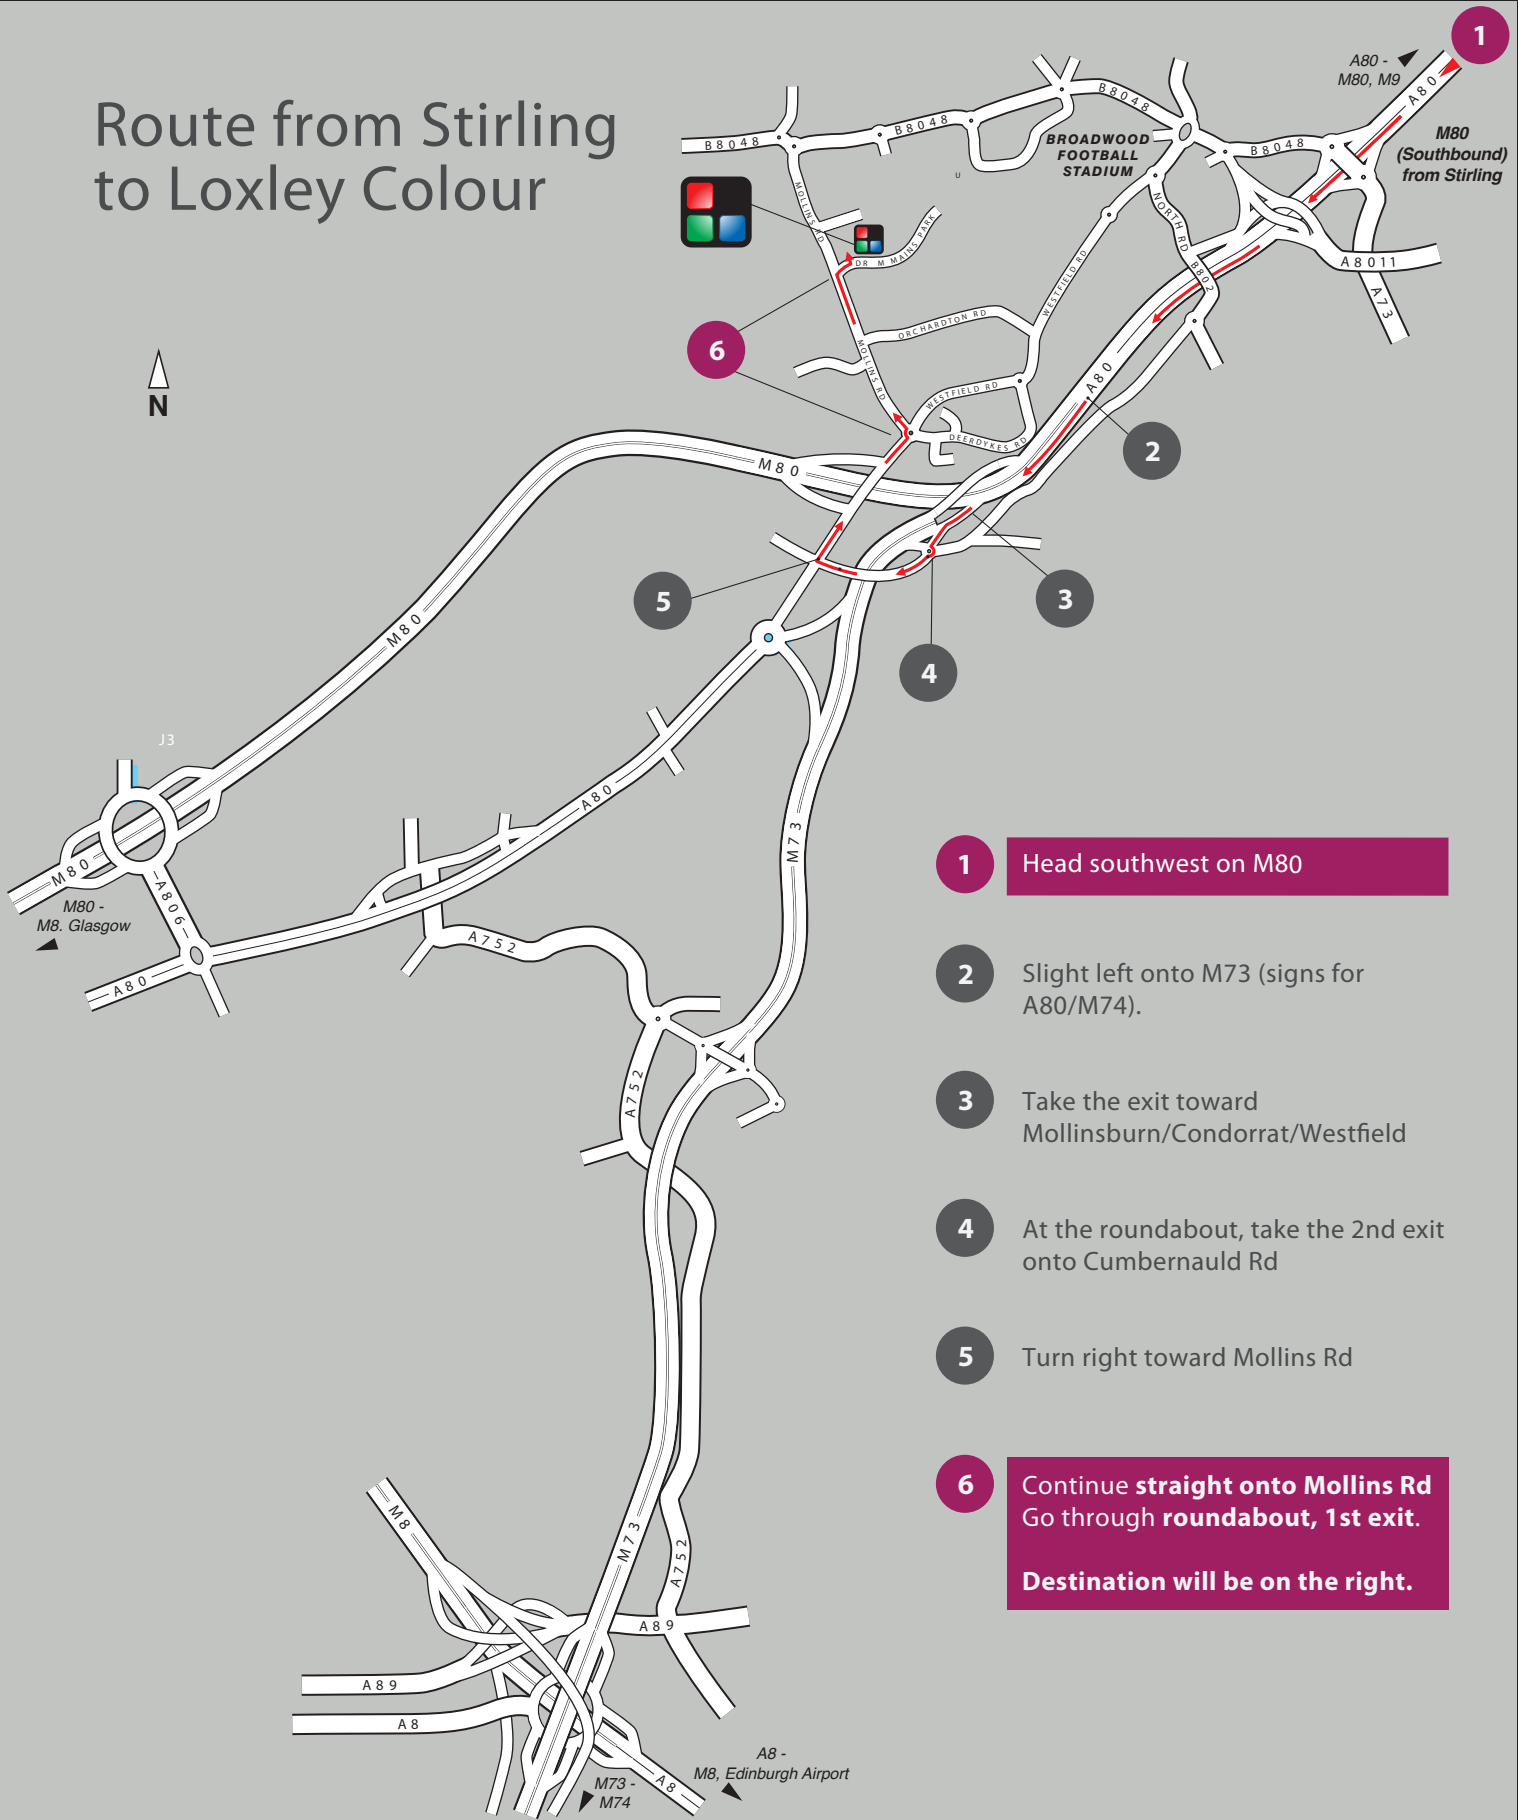

By Air, Glasgow Airport
Approx' **40 minutes**
drive away.

By Air, Edinburgh Airport
Approx' **50 minutes**
drive away.

Route from Edinburgh to Loxley Colour

- 1 Head northwest on **Glasgow and Edinburgh Rd/A8**.
- 2 Take the **A8 ramp to Glasgow/M73**.
- 3 At the **roundabout**, take the **3rd exit** onto the **M73 ramp to Stirling/Kincardine Br./A80**.
- 4 Merge onto **M73**.
- 5 Take the **2nd exit**.
- 6 At the **roundabout**, take the **2nd exit**.
- 7 Continue **straight onto Mollins Rd**
Go through **roundabout, 1st exit**.
Destination will be on the right.

By Air, Glasgow Airport
Approx' **40 minutes**
drive away.

By Air, Edinburgh Airport
Approx' **50 minutes**
drive away.

Northerbound to Loxley Colour

1 Head **northeast** on **M73**.

2 Take the **exit**.

3 At the **roundabout**, take the **2nd exit**.

By Rail, Croy Station
Approx' **10 minutes**
taxi ride away.

For information on train
operators and times
phone National Rail
Enquiries
on **0845 7484950**.

By Air, Glasgow Airport
Approx' **40 minutes**
drive away.

By Air, Edinburgh Airport
Approx' **50 minutes**
drive away.

Route from Stirling to Loxley Colour

- 1 Head southwest on M80
- 2 Slight left onto M73 (signs for A80/M74).
- 3 Take the exit toward Mollinsburn/Condorrat/Westfield
- 4 At the roundabout, take the 2nd exit onto Cumbernauld Rd
- 5 Turn right toward Mollins Rd
- 6 Continue **straight onto Mollins Rd**
Go through roundabout, 1st exit.
Destination will be on the right.