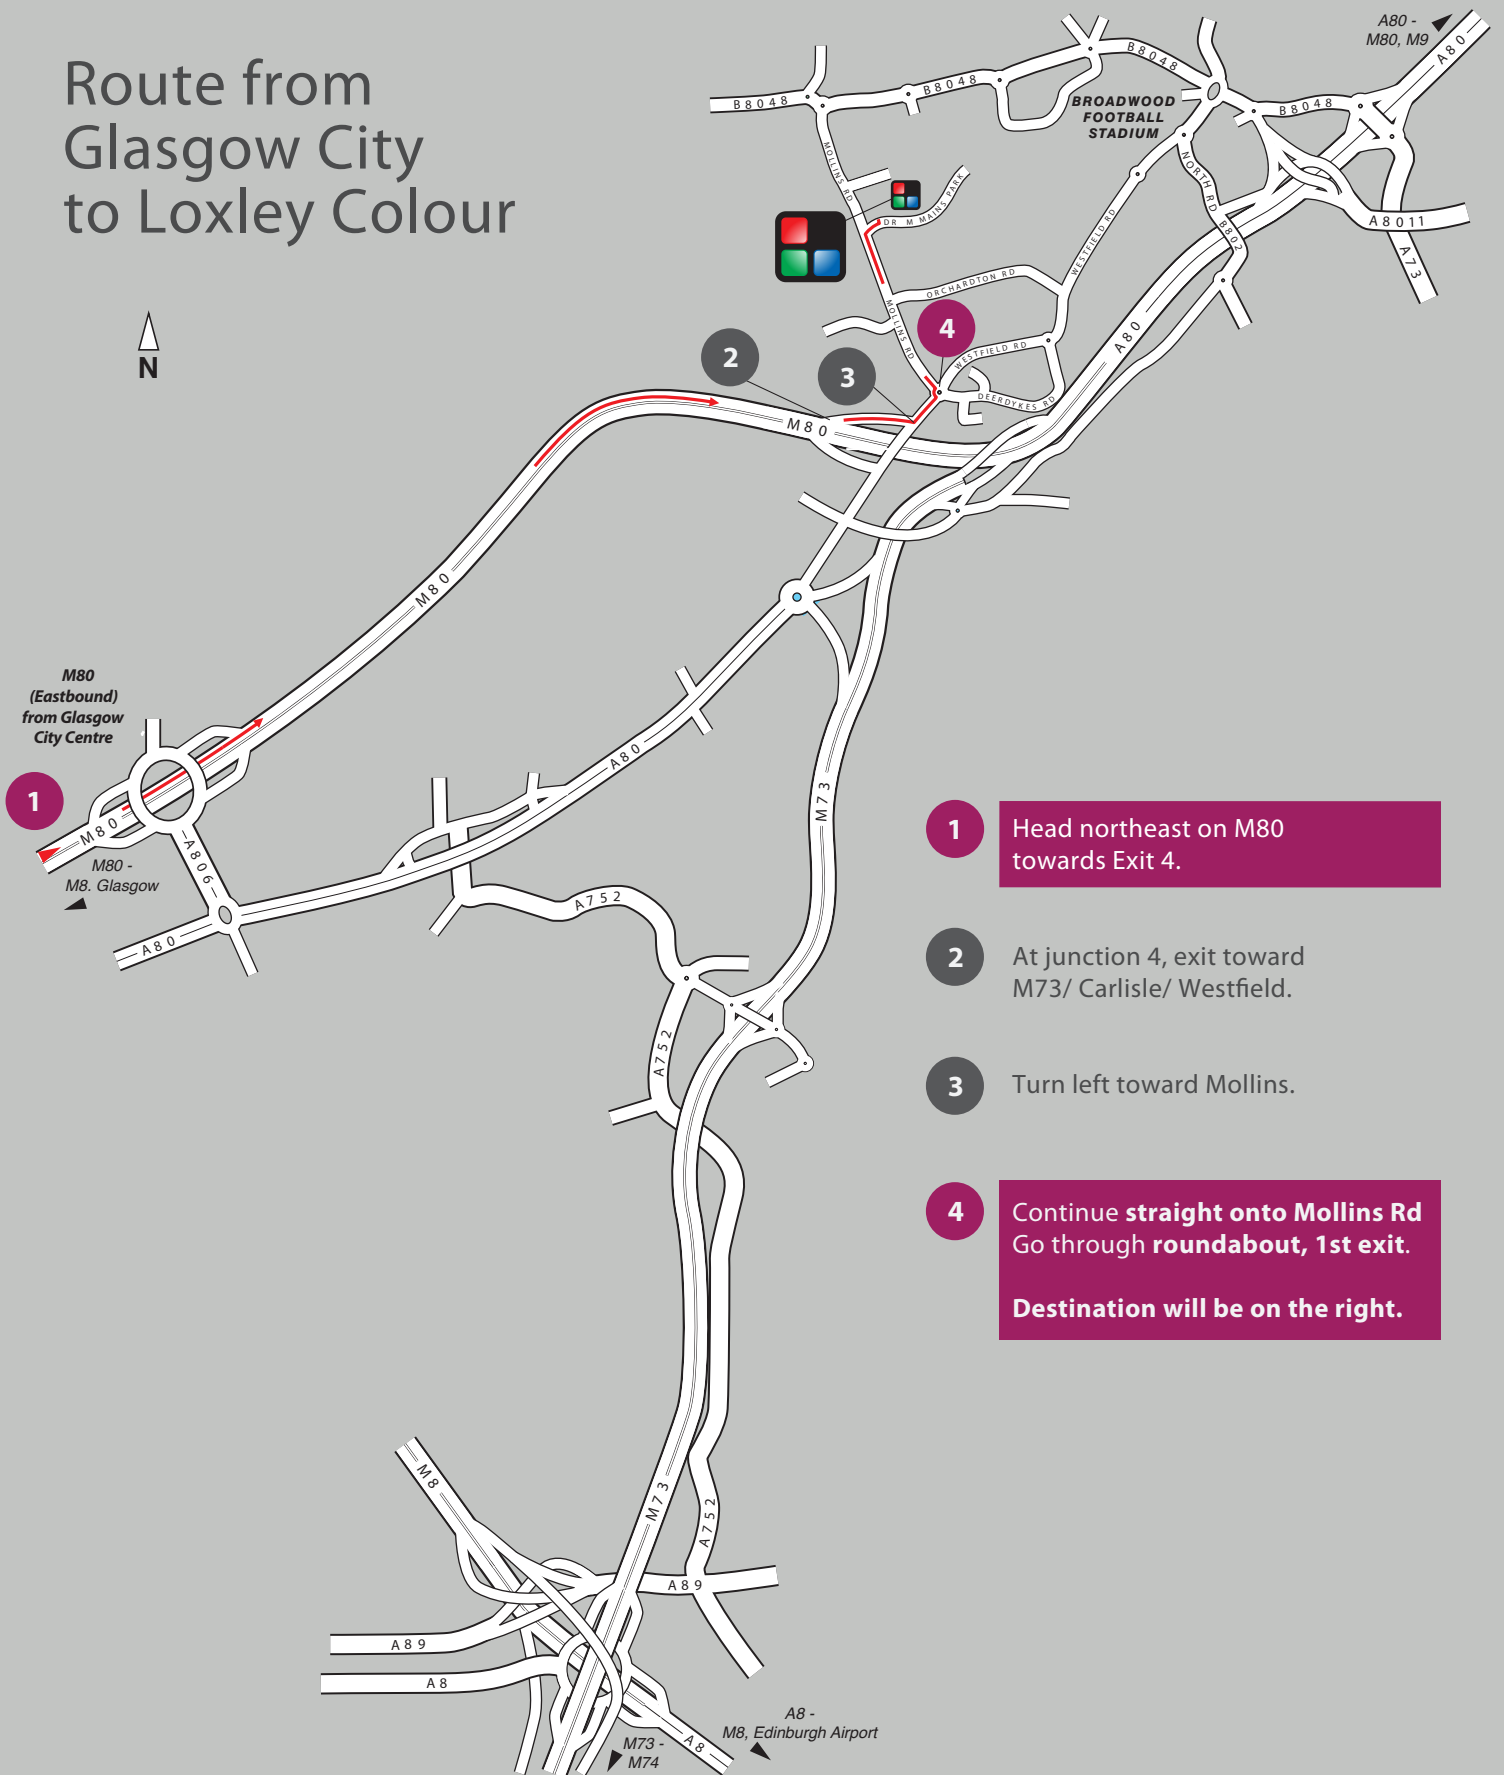

Route from Glasgow City to Loxley Colour

- 1 Head northeast on M80 towards Exit 4.
- 2 At junction 4, exit toward M73/ Carlisle/ Westfield.
- 3 Turn left toward Mollins.
- 4 Continue **straight onto Mollins Rd**
Go through **roundabout, 1st exit**.
Destination will be on the right.

Loxley Colour
1 Drum Mains Park,
Orchaton Woods,
Cumbernauld, G68 9LD

Tel: **0845 519 5000**
Fax: **0845 519 5001**
loxleycolour.com

By Rail, Croy Station
Approx' **10 minutes**
taxi ride away.

For information on train operators and times phone National Rail Enquiries on **0845 7484950**.

By Air, Glasgow Airport
Approx' **40 minutes**
drive away.

By Air, Edinburgh Airport
Approx' **50 minutes**
drive away.

Route from Edinburgh to Loxley Colour

- 1 Head northwest on **Glasgow and Edinburgh Rd/A8**.
- 2 Take the **A8 ramp to Glasgow/M73**.
- 3 At the **roundabout**, take the **3rd exit** onto the **M73 ramp to Stirling/Kincardine Br./A80**.
- 4 Merge onto **M73**.
- 5 Take the **2nd exit**.
- 6 At the **roundabout**, take the **2nd exit**.
- 7 Continue **straight onto Mollins Rd**
Go through **roundabout, 1st exit**.
Destination will be on the right.

By Air, Edinburgh Airport
Approx' **50 minutes**
drive away.

Route from Stirling to Loxley Colour

- 1 Head southwest on M80
- 2 Slight left onto M73 (signs for A80/M74).
- 3 Take the exit toward Mollinsburn/Condorrat/Westfield
- 4 At the roundabout, take the 2nd exit onto Cumbernauld Rd
- 5 Turn right toward Mollins Rd
- 6 Continue **straight onto Mollins Rd**
Go through roundabout, 1st exit.
Destination will be on the right.