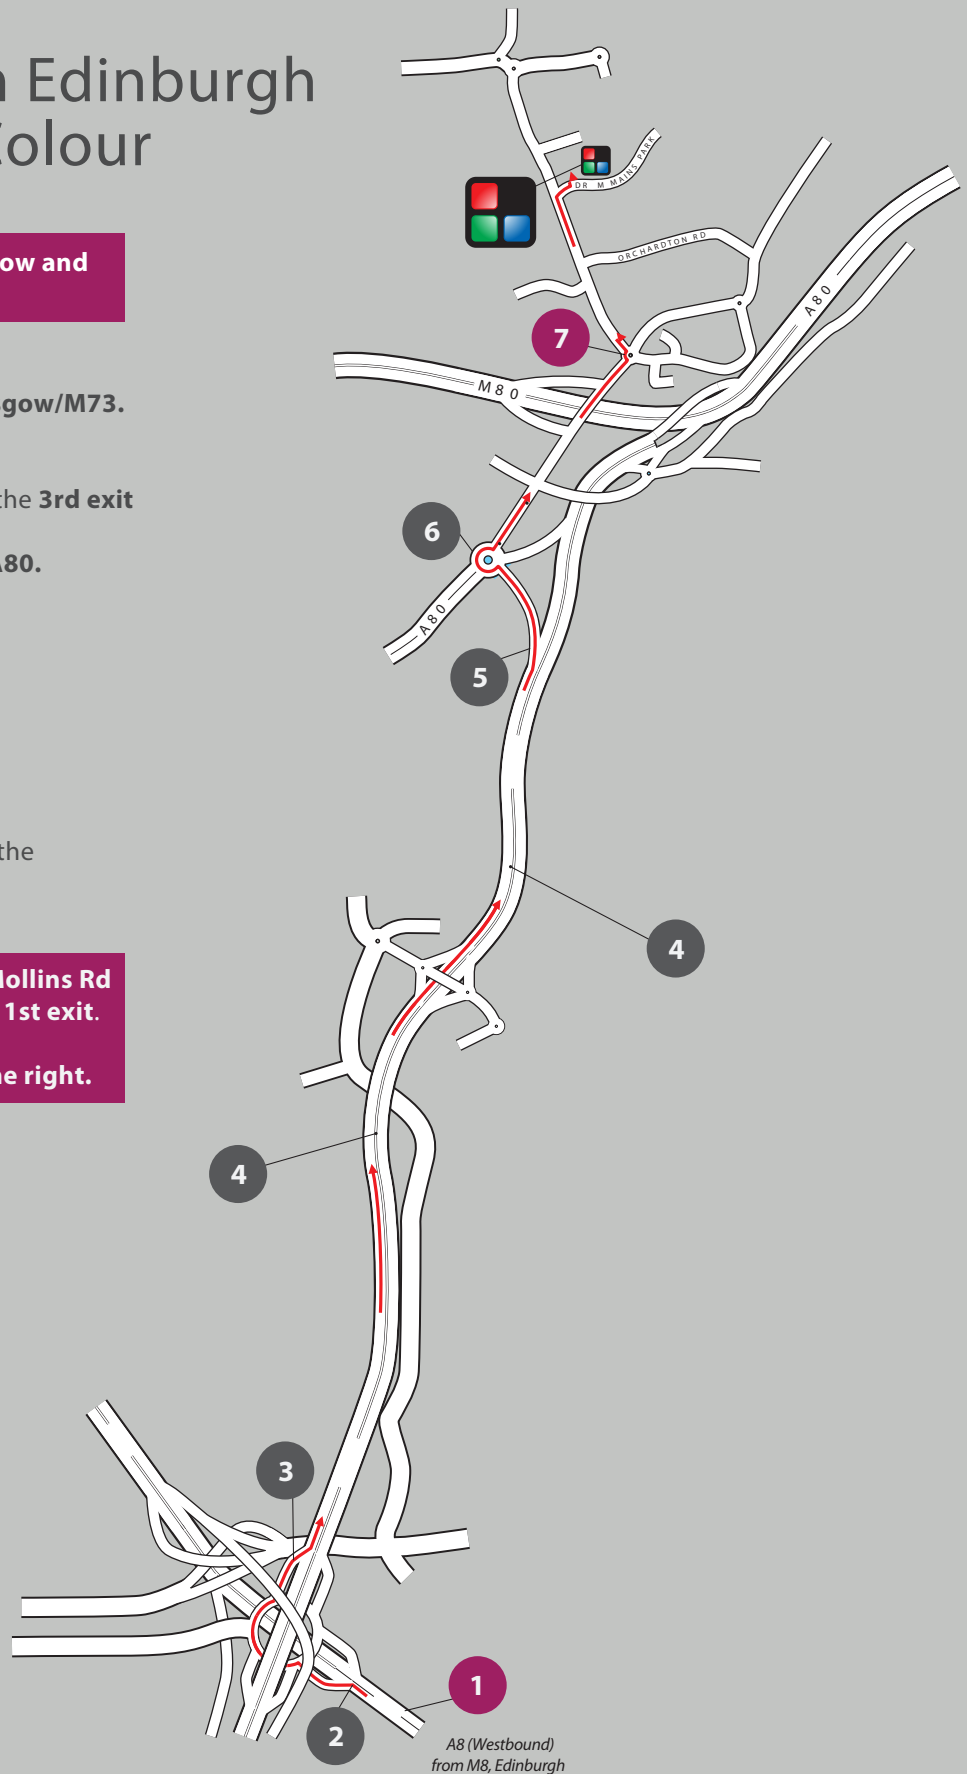

Route from Glasgow City to Loxley Colour

- 1 Head northeast on M80 towards Exit 4.
- 2 At junction 4, exit toward M73/ Carlisle/ Westfield.
- 3 Turn left toward Mollins.
- 4 Continue **straight onto Mollins Rd**
Go through **roundabout, 1st exit**.
Destination will be on the right.

Loxley Colour
1 Drum Mains Park,
Orchaton Woods,
Cumbernauld, G68 9LD

Tel: **0845 519 5000**
Fax: **0845 519 5001**
loxleycolour.com

By Rail, Croy Station
Approx' **10 minutes**
taxi ride away.

For information on train operators and times phone National Rail Enquiries on **0845 7484950**.

By Air, Glasgow Airport
Approx' **40 minutes**
drive away.

By Air, Edinburgh Airport
Approx' **50 minutes**
drive away.

Route from Edinburgh to Loxley Colour

- 1 Head northwest on **Glasgow and Edinburgh Rd/A8**.
- 2 Take the **A8 ramp to Glasgow/M73**.
- 3 At the **roundabout**, take the **3rd exit** onto the **M73 ramp to Stirling/Kincardine Br./A80**.
- 4 Merge onto **M73**.
- 5 Take the **2nd exit**.
- 6 At the **roundabout**, take the **2nd exit**.
- 7 Continue **straight onto Mollins Rd**
Go through **roundabout, 1st exit**.
Destination will be on the right.

By Air, Edinburgh Airport
Approx' **50 minutes**
drive away.

Route from Stirling to Loxley Colour

- 1 Head southwest on M80
- 2 Slight left onto M73 (signs for A80/M74).
- 3 Take the exit toward Mollinsburn/Condorrat/Westfield
- 4 At the roundabout, take the 2nd exit onto Cumbernauld Rd
- 5 Turn right toward Mollins Rd
- 6 Continue **straight onto Mollins Rd**
Go through roundabout, 1st exit.
Destination will be on the right.